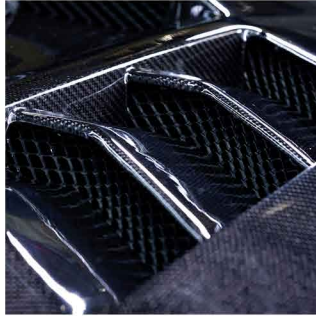

# *Maneredi* **KEY VISUAL**

THE BIRTH OF A VISION. THE FIRST SIGNATURE.

*Rennsport*  
**EXTERIOR**

**FRONT LIP**

100 % dry carbon fiber

**ENGINE BONNET**

100 % dry carbon fiber

**REAR DIFFUSER**

100 % dry carbon fiber

**SIDE SKIRTS**

100 % dry carbon fiber

**ROOF SPOILER**

100 % dry carbon fiber

**SIDE MIRROR**

100 % dry carbon fiber

# EXTERIOR

**FRONT WHEELS**

*Forged, Tires 285/25 ZR20*

**FRONT BRAKE**

*6 pot calipers, 380mmX34mm-D68 steel disc*

**REAR WHEELS**

*Forged, Tires 255/30 ZR20*

**REAR BRAKE**